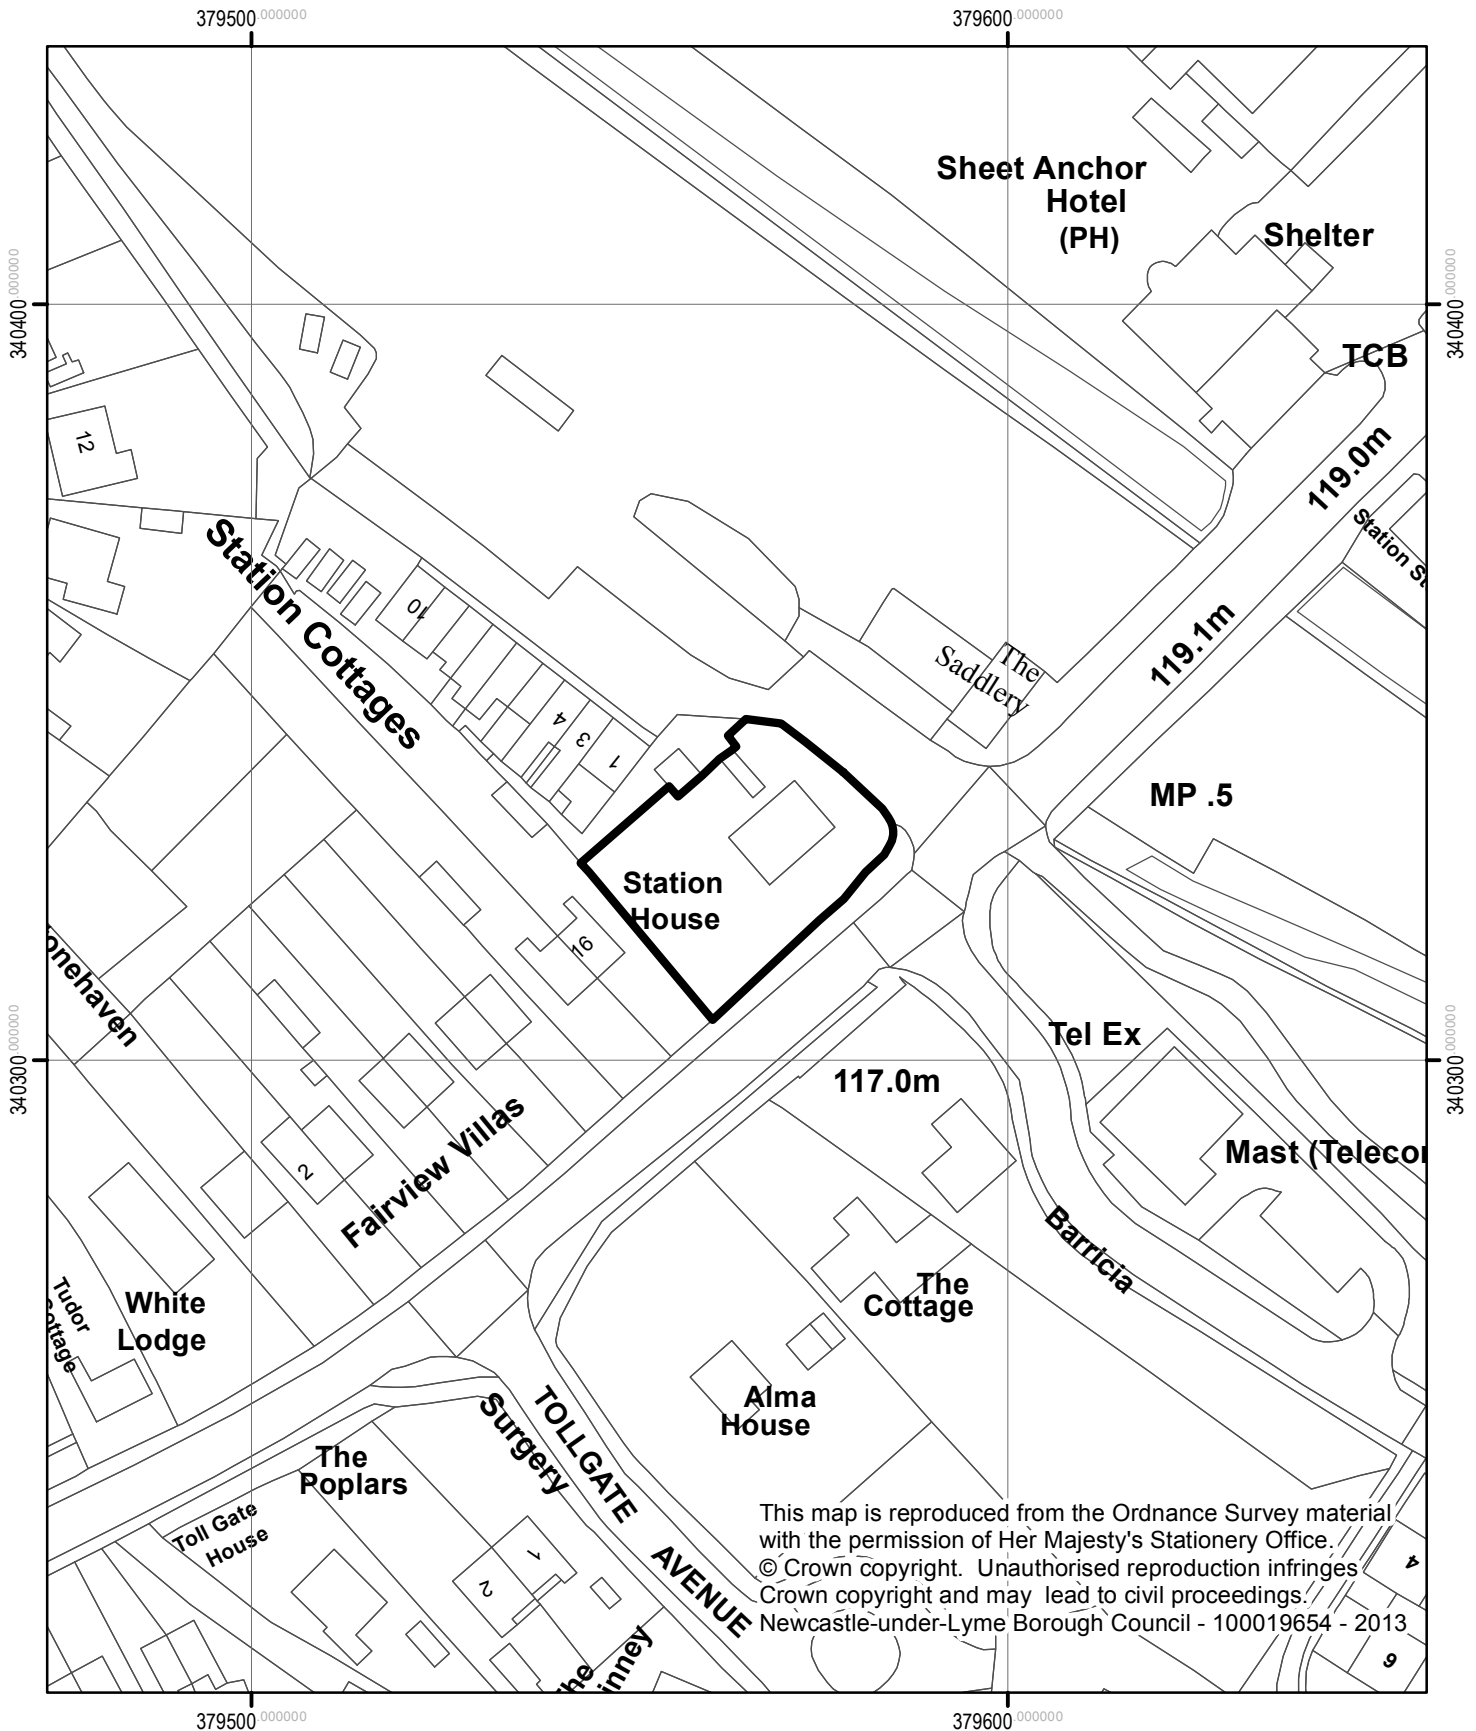

**17/00662/LBC & 17/00671/LBC
Station House Newcastle Road Baldwins Gate**

This map is reproduced from the Ordnance Survey material with the permission of Her Majesty's Stationery Office. © Crown copyright. Unauthorised reproduction infringes Crown copyright and may lead to civil proceedings. Newcastle-under-Lyme Borough Council - 100019654 - 2013